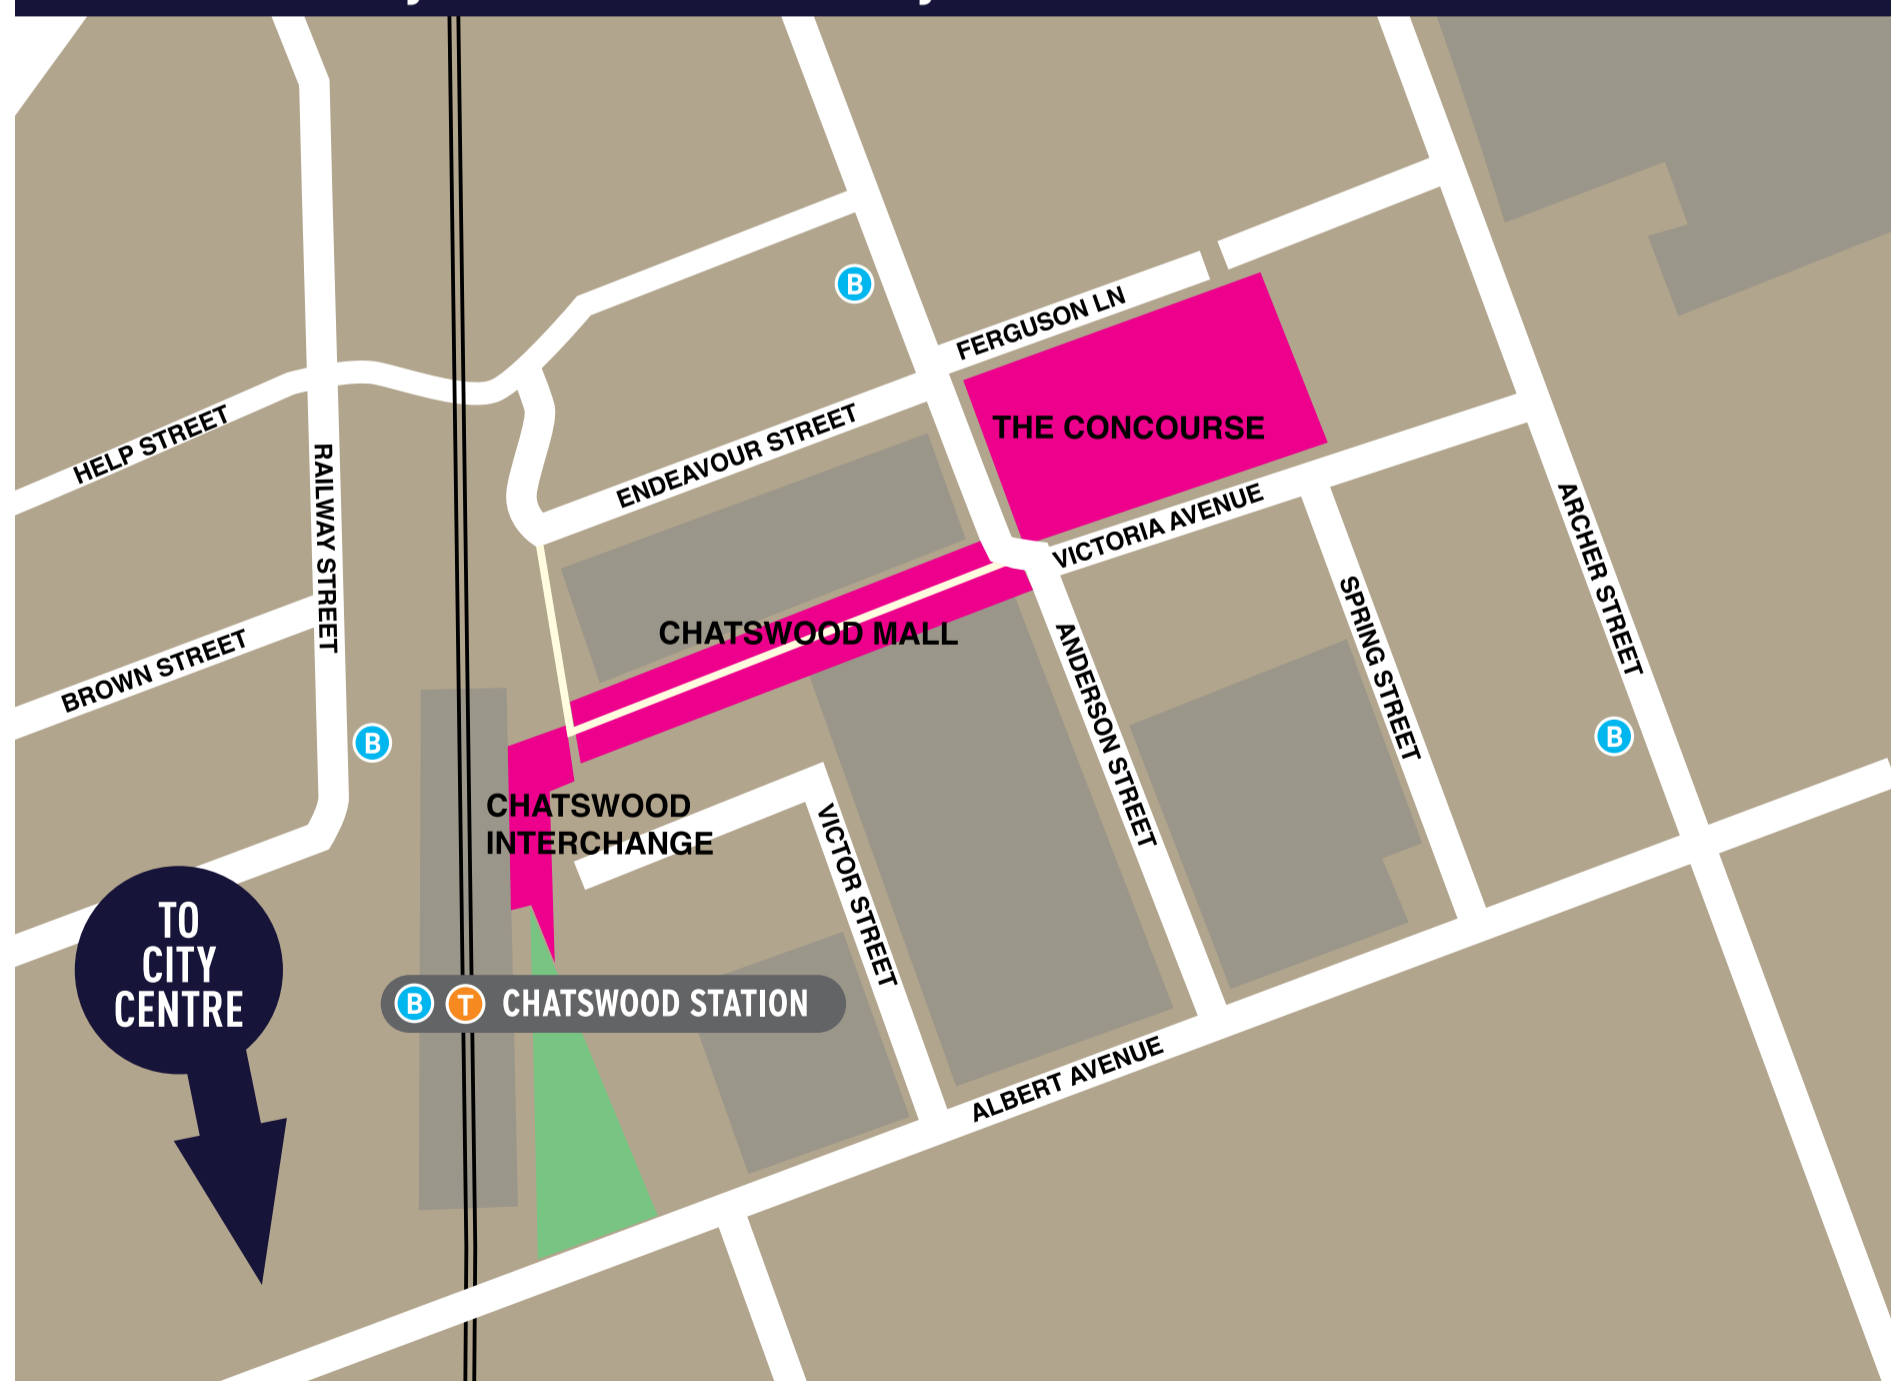

PLAN YOUR TRIP TO VIVID SYDNEY IN 2015

CHATSWOOD

Chatswood Interchange provides frequent public transport services to and from the Sydney CBD, North Sydney, St Leonards, Lane Cove, Epping, Macquarie Centre, Manly, the Northern Beaches, Rockdale, Maroubra, Bondi and Sydney Airport. The Concourse is a two-minute walk from Chatswood Interchange.

20 minutes by train from the city centre

MAP KEY

■ Light Feature ■ Light Walk ● Train Station ● Bus Station

Please note: Locations are correct at time of printing, but should be used as a guide only and are subject to change. For more information go to vivid Sydney.com
The maps used are a representation only and not to scale. Please see back cover for full disclaimer.