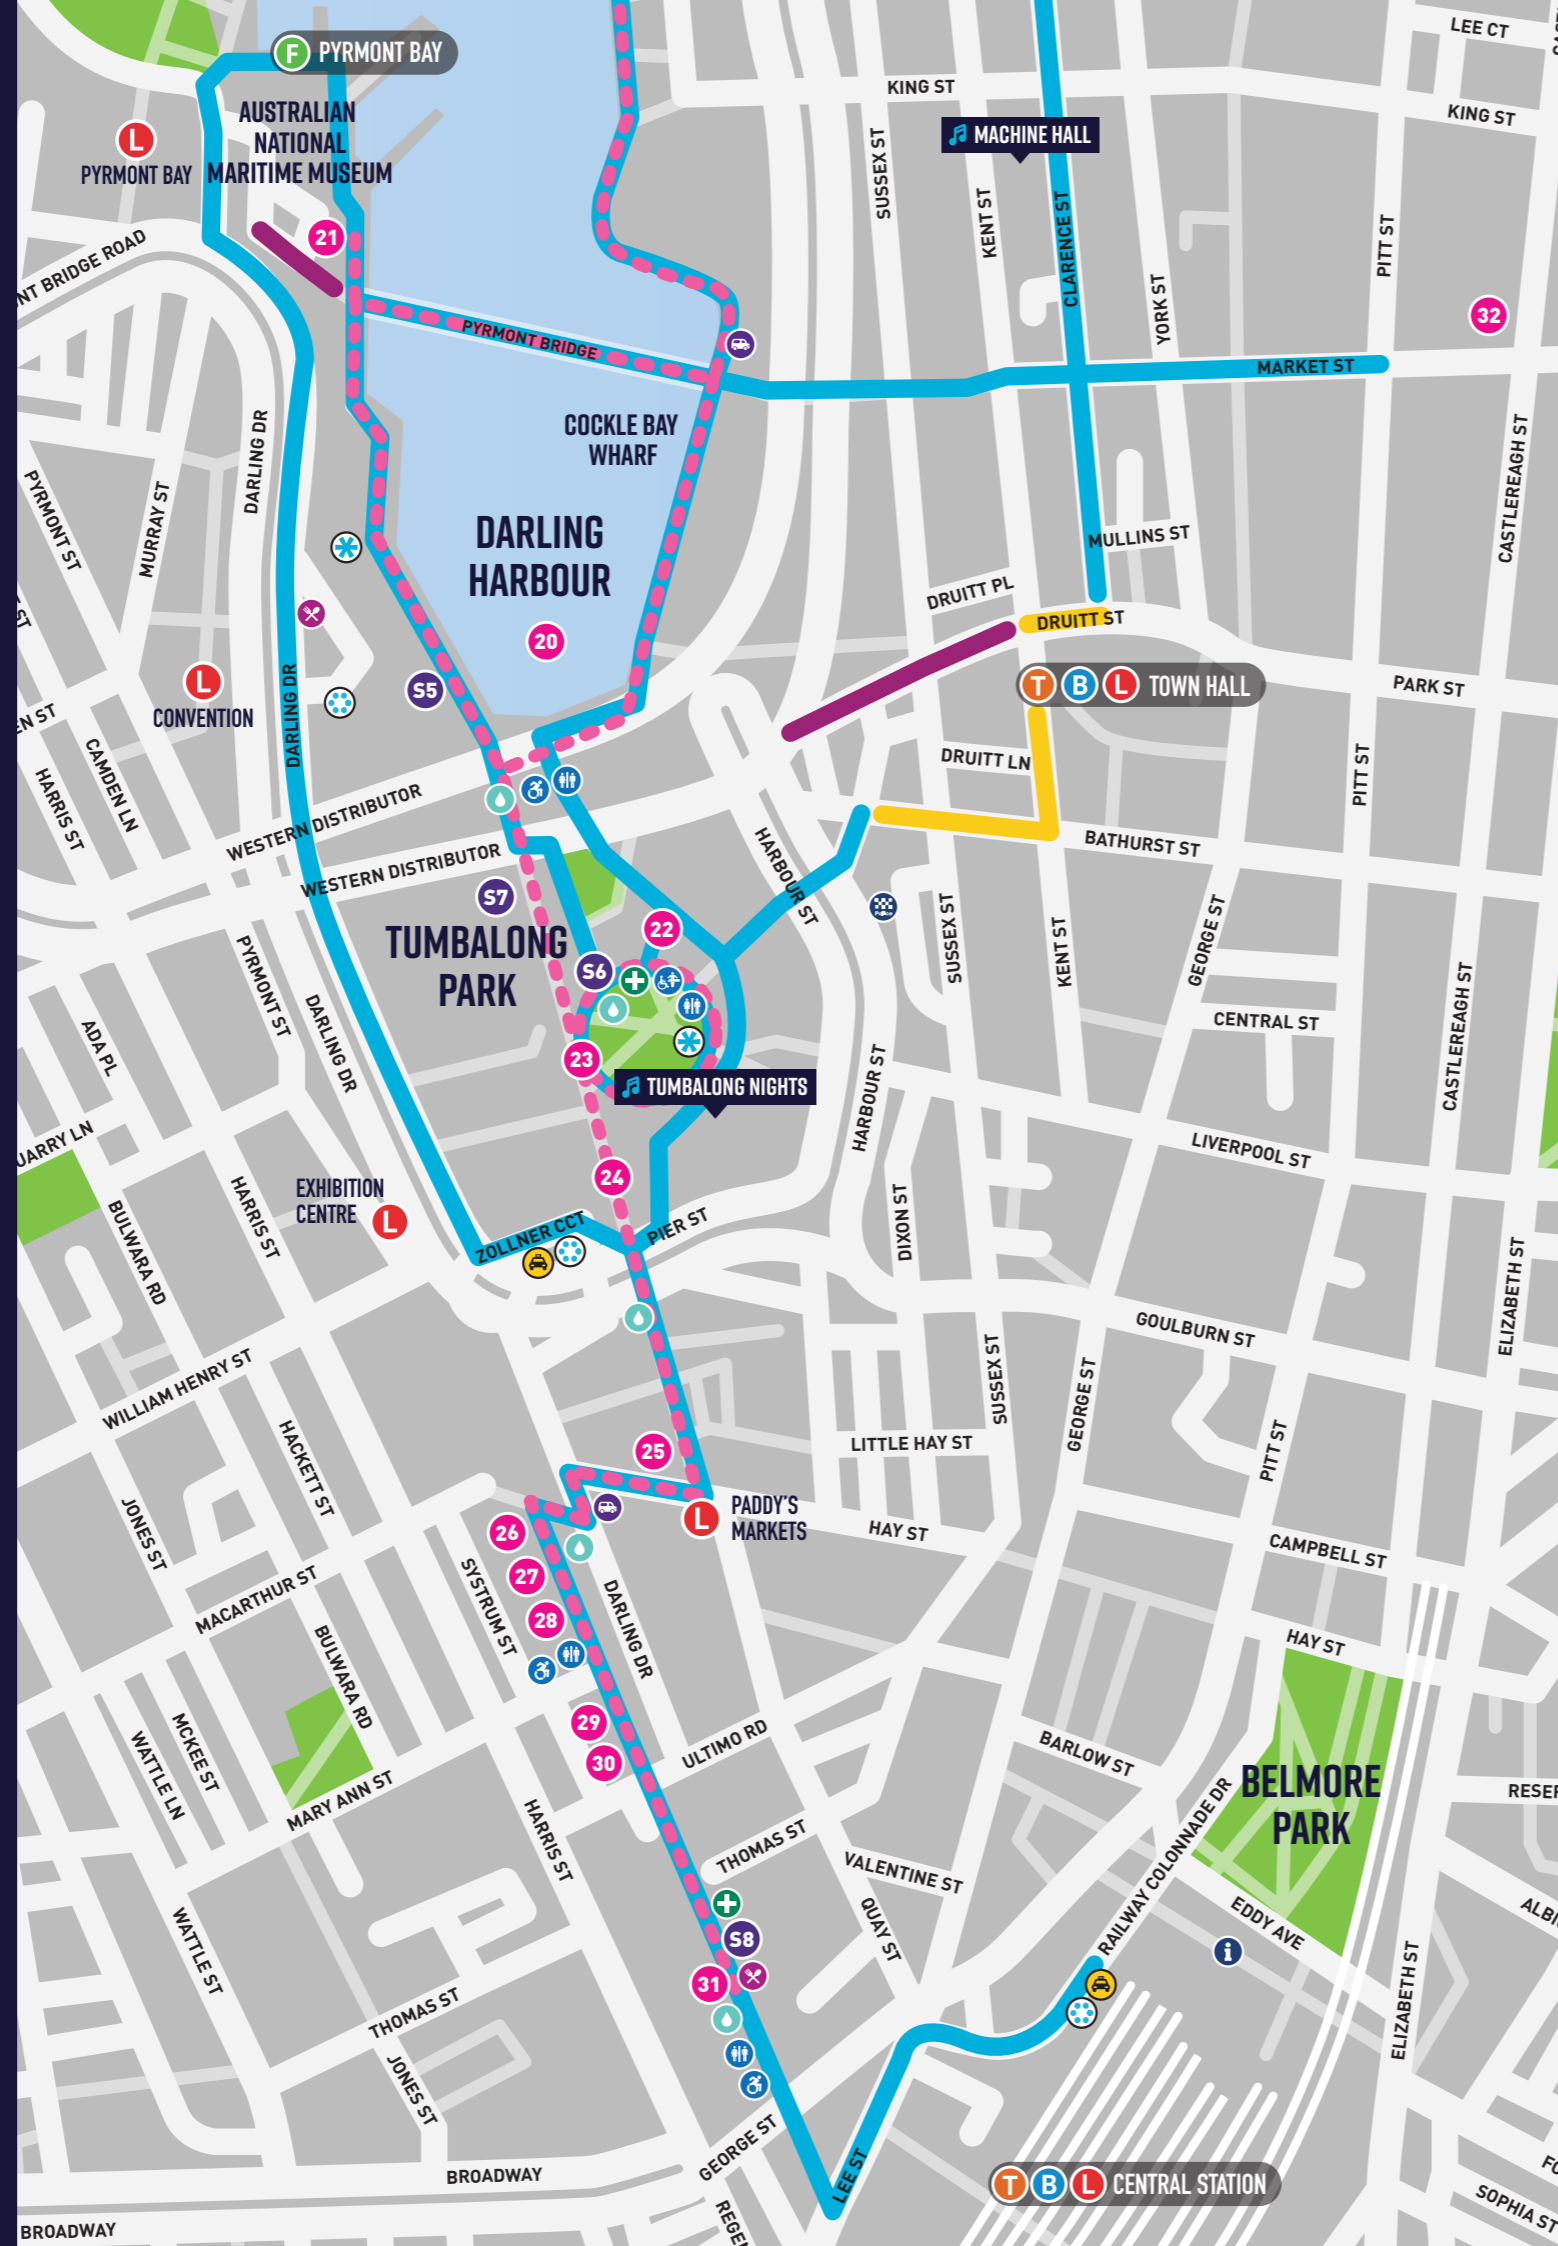

MAP KEY

- Train station
- Bus stop
- Ferry wharf
- Light rail
- Info kiosk
- Toilets
- Wheelchair accessible toilets
- Accessible change room
- Food and beverage
- First aid
- Police station
- Taxi rank
- Wheelchair accessible taxi rank
- Accessible ramp
- Accessible viewing area
- Accessible drop off/pick up zone
- Water refill station
- Accessible parking (pre-approved minibuses only)
- Street gradient - easy
- Street gradient - moderate
- Street gradient - steep
- Light walk

CONNECT WITH VIVID SYDNEY

@vividssydney #vividssydney

VIVIDSYDNEY.COM

VIVID LIGHT WALK INSTALLATIONS & PROJECTIONS

Darling Harbour, Tumbalong Park & The Goods Line

Hika Rakuyo	Humanity / Humility*
Barani*	A New Normal
Omnivisu*	Window Dressing
Neolithic	Nowhere to be
Neuron	Heart of Matter
Poem Booth*	Global Rainbow*
Vivid Fire Kitchen	

VIVID SYDNEY PARTNER ACTIVATIONS

Kia Kaleidoscope	BEAUTY SLEEP by Estée Lauder
Sennheiser Mirrorbox	Gelato Messina

Installations and projections that are accessible and enjoyable for individuals with sensory sensitivities or sensory processing differences.

Visit vividssydney.com/audio for audio-video described Vivid Light installations or scan the QR code on the light box at each installation to be directed to the relevant Audio Description Video on the Vivid Sydney website.

This year, you can enhance your Vivid Sydney experience by listening to audio for selected installations on the Vivid Light Walk via the FREE Cinewav App. Find out more at vividssydney.com/sponsors/cinewav

MORE INFORMATION

Destination NSW is dedicated to making Vivid Sydney an accessible and inclusive event for everyone. For more information on Access & Inclusion for Vivid Sydney, visit vividssydney.com/accessibility

For more information on transport, visit vividssydney.com/transport

Please note: Trains will not drop off passengers at Circular Quay from 6pm to 10pm on Saturdays and the Sunday of the long weekend. Buses in Circular Quay will be relocated to stops at Martin Place while roads are closed from Friday - Sunday nights. Light Rail services will not run between Circular Quay and Town Hall from 6pm on Friday nights and on weekends from 5pm. For more information go to vividssydney.com/transport

Locations, names, activations and installations are correct at time of printing. These are subject to change and should be used as a guide only. The maps used are a representation only and are not to scale. For more information go to vividssydney.com

The Vivid Sydney Charity Partner for 2024.