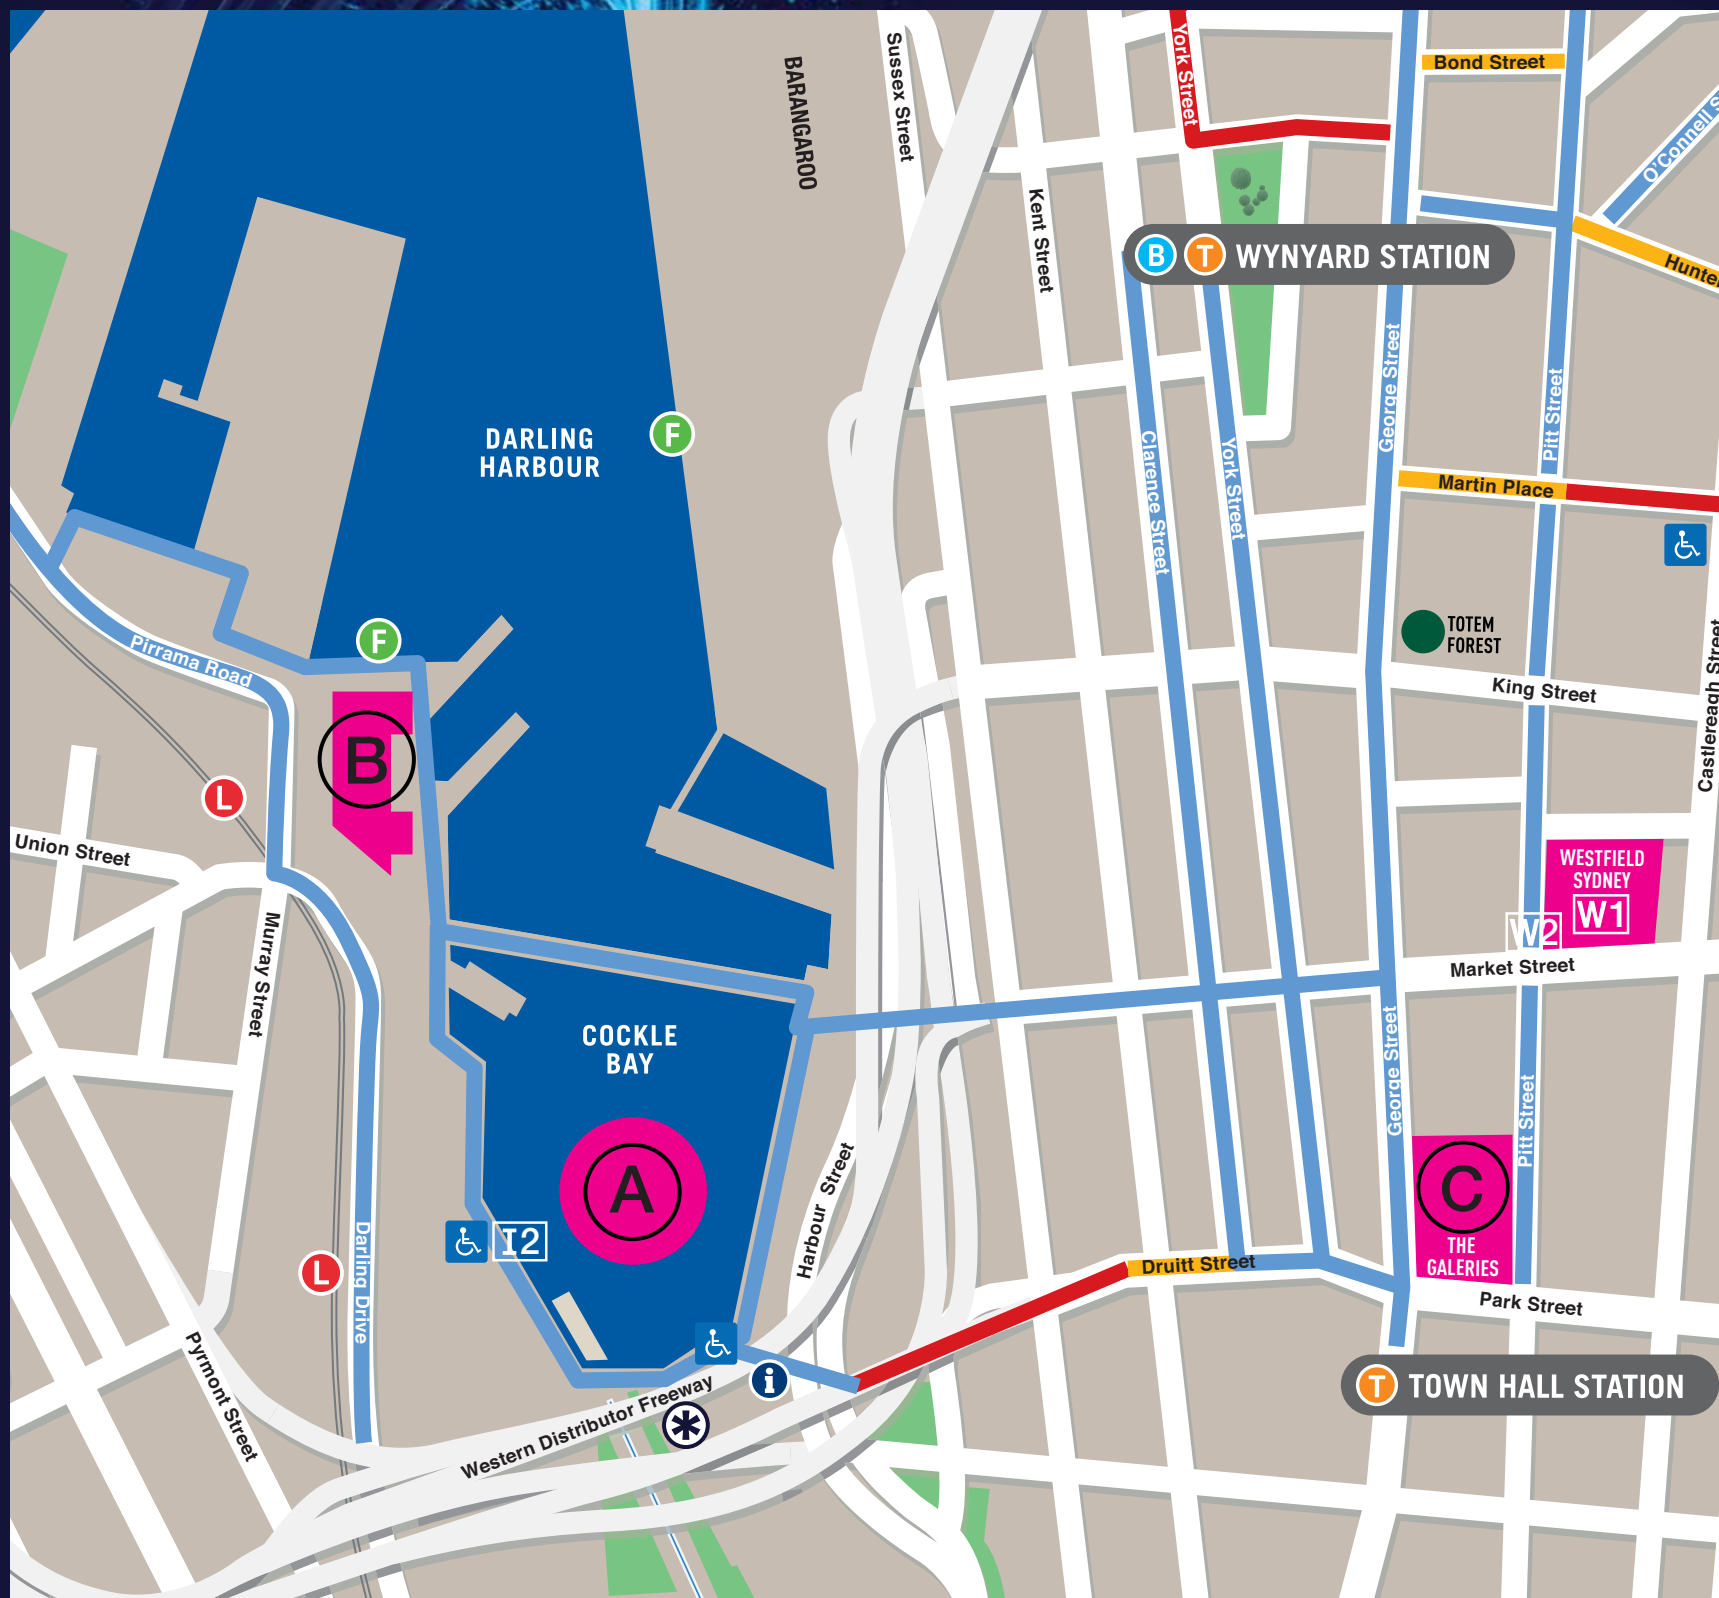

## DARLING HARBOUR

- A** Laser-Dragon Water-Theatre (Darling Harbour)
- B** The Nautilus & The Sea (The Australian National Maritime Museum)
- C** Perspectives (The Galleries)

### MAP KEY

- Street Gradient (easy)
- Street Gradient (moderate)
- Street Gradient (steep)
- Accessible Viewing Area
- Info Booth
- Train Station
- Ferry Wharf
- Bus Station
- Light Rail
- Accessible Public Toilets
- Light Features

## MAP KEY

- Street Gradient (easy)
- Street Gradient (moderate)
- Street Gradient (steep)
- Accessible Viewing Area
- Info Booth
- Light Features
- Train Station
- Ferry Wharf
- Bus Station
- Accessible Public Toilets
- Accessible Taxi Rank
- Accessible Drop Off Zone (Vehicles with Mobility Parking permits ONLY)